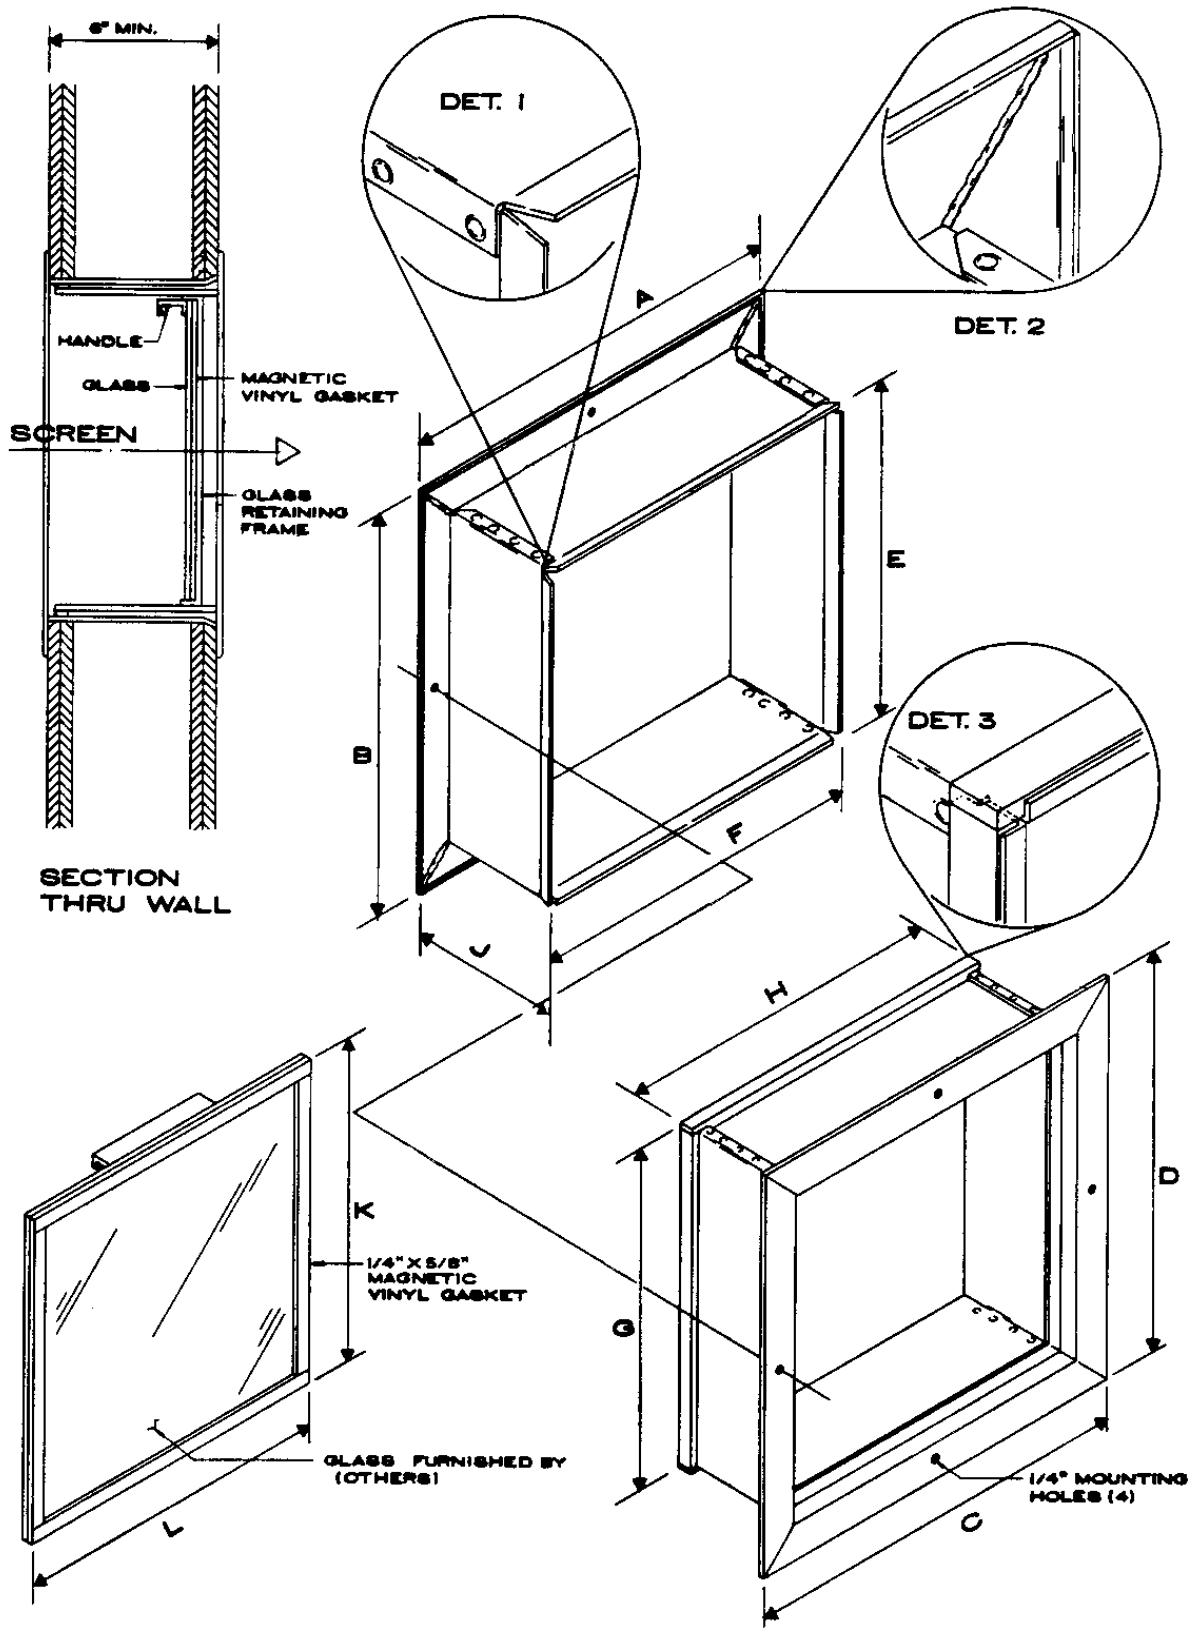

Porthole Dimension Sheet for 12 X 14 Frame

Porthole Dimension Sheet for 12 X 14 Frame

A: 16"

B: 18"

C: 15-3/8"

D: 17-3/8"

E: 14-7/8"

F: 12-7/8"

G: 14-3/8"

H: 12-3/8"

J: 6"

K: 13-5/8"

L: 11-5/8"

To determine Rough Opening add 1-3/8" to Specified Size ie:

12"w X 14"h = 13-3/8"w X 15-3/8"h Rough Opening