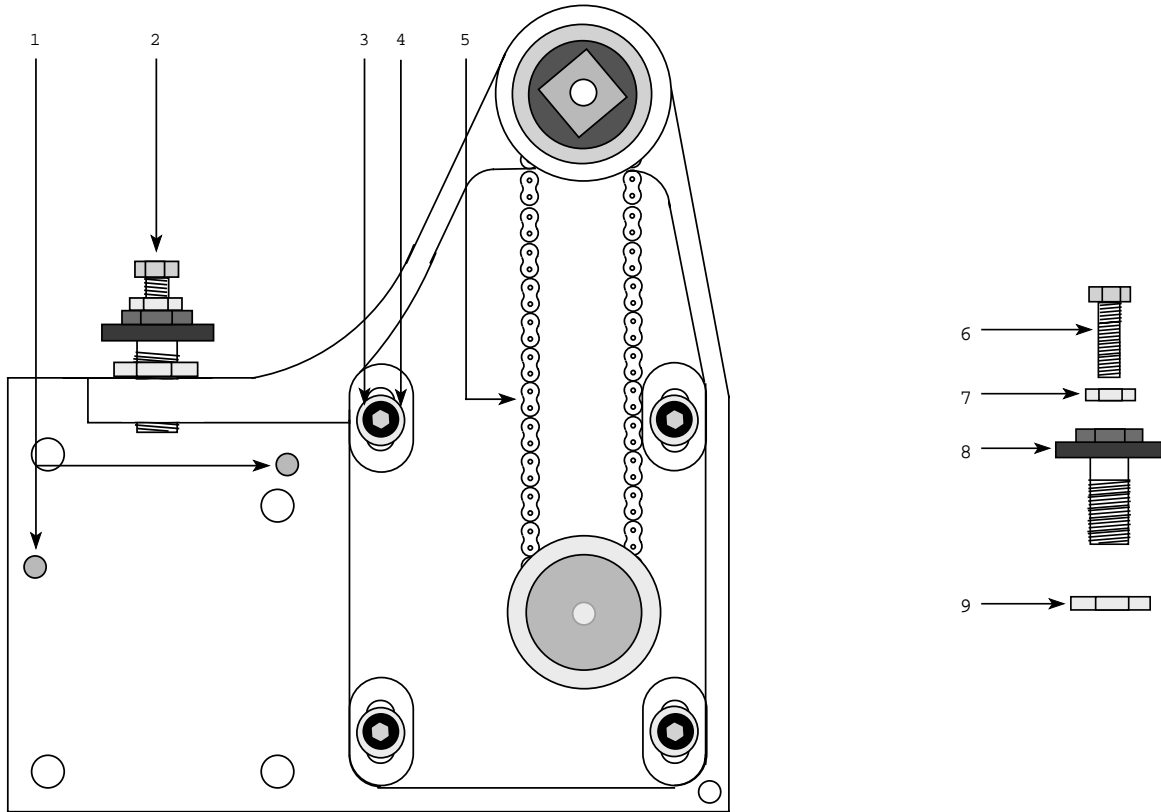

Universal Turret Parts List

Item #	Part#	Description
1	8907127	Main Shaft
2	BR8ZZLG	Ball Bearing (light grease)
3	8907126	Sprocket
4	8907129	Spacer
5	8907121	Main Housing
6	BR6ZZLG	Ball Bearing (light grease)
7	8907125	End Cap
8	SHCS10x.375	10-32x.375 Socket Cap Screw
9	8907146	Loading Nut
10	BSW	Belleville Spring Washer
11	8907145	Pressure Plate
12	8907149	Key, Pressure Plate
13	8907144	Clutch Disc
14	8907143	Carrier Pressure Plate
15	8907147	Sprocket
16	8907148	Key, Sprocket
17	8907142	Sprocket Carrier
18	8907144	Clutch Disc
19	8907141	Main Shaft
20	SHCS10x.375	10-32x.375 Socket Cap Screw
21	8812	Motor Cover Base
22	3913	Drive Motor (24vdc)

Item #	Part#	Description	Item #	Part#	Description
1	8907104-1	Flat Lens Holder Assy.	15	8907119	Focus Washer (rear)
2	DP.25x1.25	Flat Index Pin	16	8907116	Focus Nut
3	DP.375x1.5	Focus Shaft Pin	17	8907108	Focus Washer (front)
4	8907114	Leadscrew Washer	18	SWFL	Spring Washer
5	SHCS1/4x.625	1/4-20x.625" Cap Screw	19	8907117-1	Focus Bracket
6	890711	Action Plate	20	DP.0625x.25	Pin
7	DP.375x1.5	Focus Shaft Pin	21	SHCS8-32x.75	8-32x.750" Cap Screw
8	DP.25x.875	Scope Index Pin	22	8907138	End Cap
9	8907104-2	Scope Lens Holder Assy.	23	SHCS8-32x.375	8-32x.375" Cap Screw
10	SHCS1/4x.625	1/4-20x.625" Cap Screw	24	SHCS10.32x.75	10-32x.750" Cap Screw
11	8907114	Leadscrew Washer	25	BHCS6X.25	6-32x.312 Button Head Screw
12	8907112-1	Focus Shaft	26	8907110	Antirotational Plate
13	8907113-1	Flat Lens Holder Only	27	8907109	Pressure Pad
	8907113-2	Scope Lens Holder Only	28	SG026D01M	Pressure Spring
14	DP.0625x.25	Pin			

Item #	Part#	Description
1	DP.187x.5	Index Pin
2		Coaxial Stop Assembly
3	WA10	#10 Flat Washer
	WAL10	#10 Split Lock Washer
4	SHCS10x.750	10-32x.750 Socket Cap Screw
5	8907131	Drive Chain
6	8907124	Scope Lens Stop
7	HN10-32	10-32 Hex Nut
8	8907123	Flat Lens Stop
9	HN.375-32	3/8-32 Hex Nut