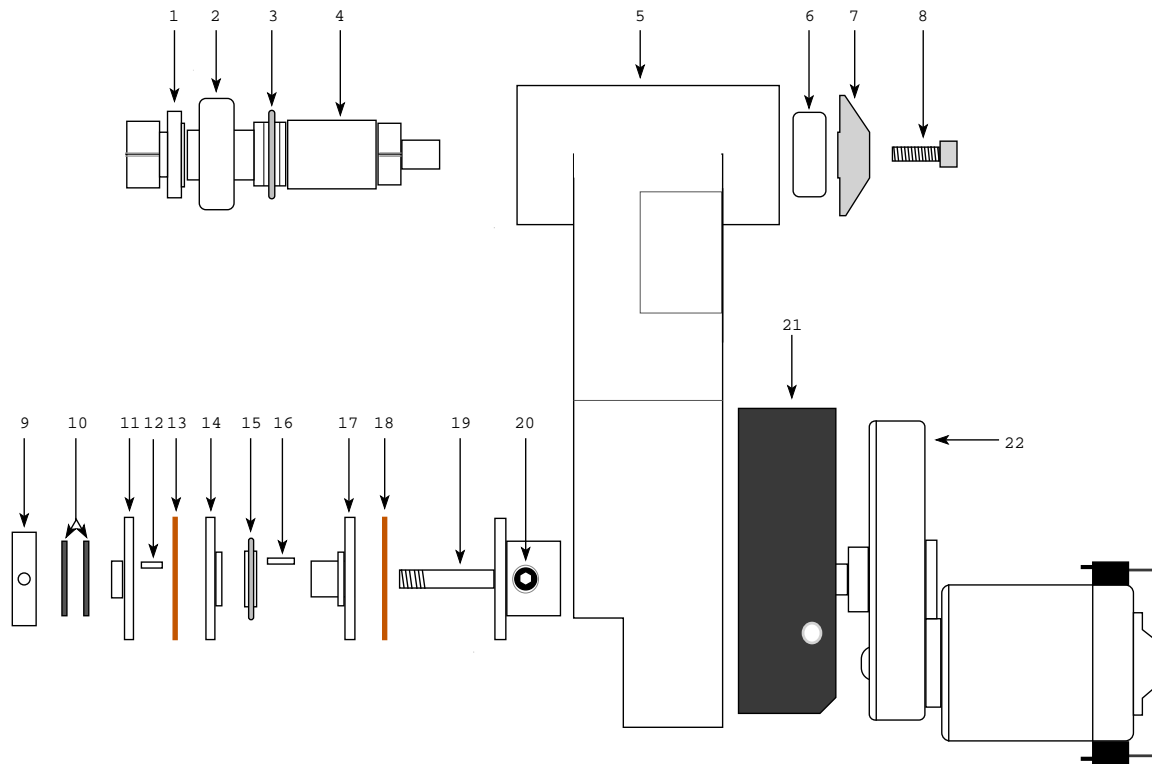

Universal Turret Parts List

Item #	Part#	Description
1	8907127	Main Shaft
2	BR8ZZLG	Ball Bearing (light grease)
3	8907126	Sprocket
4	8907129	Spacer
5	8907121	Main Housing
6	BR6ZZLG	Ball Bearing (light grease)
7	8907125	End Cap
8	SHCS10x.375	10-32x.375 Socket Cap Screw
9	8907146	Loading Nut
10	BSW	Belleville Spring Washer
11	8907145	Pressure Plate
12	8907149	Key, Pressure Plate
13	8907144	Clutch Disc
14	8907143	Carrier Pressure Plate
15	8907147	Sprocket
16	8907148	Key, Sprocket
17	8907142	Sprocket Carrier
18	8907144	Clutch Disc
19	8907141	Main Shaft
20	SHCS10x.375	10-32x.375 Socket Cap Screw
21	8812	Motor Cover Base
22	3913	Drive Motor (24vdc)

Item #	Part#	Description	Item #	Part#	Description
1	8907104-1	Flat Lens Holder Assy.	15	8907119	Focus Washer (rear)
2	DP.25x1.25	Flat Index Pin	16	8907116	Focus Nut
3	DP.375x1.5	Focus Shaft Pin	17	8907108	Focus Washer (front)
4	8907114	Leadscrew Washer	18	SWFL	Spring Washer
5	SHCS1/4x.625	1/4-20x.625" Cap Screw	19	8907117-1	Focus Bracket
6	890711	Action Plate	20	DP.0625x.25	Pin
7	DP.375x1.5	Focus Shaft Pin	21	SHCS8-32x.75	8-32x.750" Cap Screw
8	DP.25x.875	Scope Index Pin	22	8907138	End Cap
9	8907104-2	Scope Lens Holder Assy.	23	SHCS8-32x.375	8-32x.375" Cap Screw
10	SHCS1/4x.625	1/4-20x.625" Cap Screw	24	SHCS10.32x.75	10-32x.750" Cap Screw
11	8907114	Leadscrew Washer	25	BHCS6X.25	6-32x.312 Button Head Screw
12	8907112-1	Focus Shaft	26	8907110	Antirotational Plate
13	8907113-1	Flat Lens Holder Only	27	8907109	Pressure Pad
	8907113-2	Scope Lens Holder Only	28	SG026D01M	Pressure Spring
14	DP.0625x.25	Pin			

Item #	Part#	Description
1	DP.187x.5	Index Pin
2		Coaxial Stop Assembly
3	WA10	#10 Flat Washer
	WAL10	#10 Split Lock Washer
4	SHCS10x.750	10-32x.750 Socket Cap Screw
5	8907131	Drive Chain
6	8907124	Scope Lens Stop
7	HN10-32	10-32 Hex Nut
8	8907123	Flat Lens Stop
9	HN.375-32	3/8-32 Hex Nut