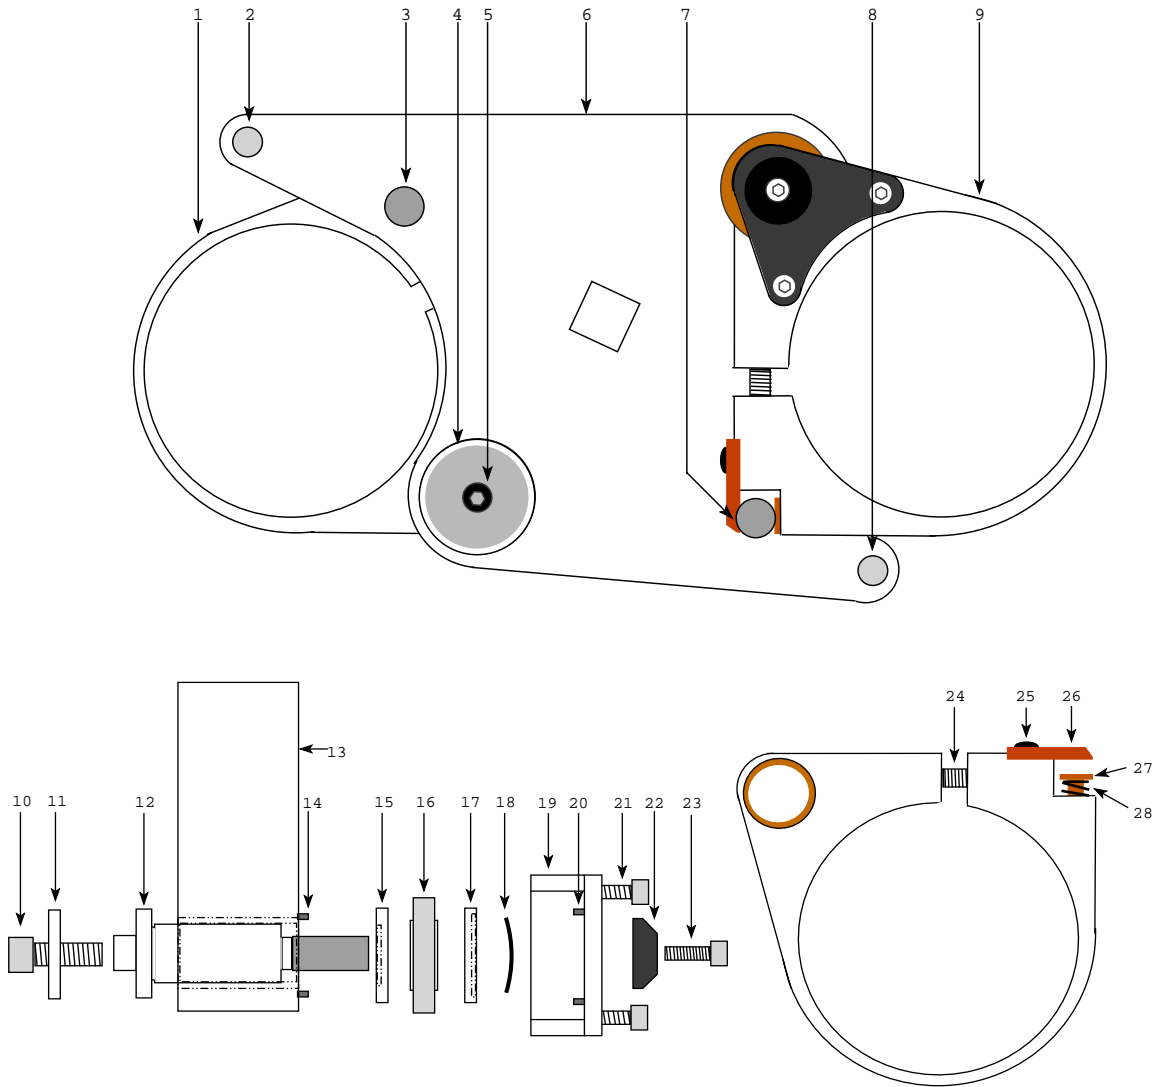

Universal Turret Parts List

Item #	Part#	Description
1	8907127	Main Shaft
2	BR8ZZLG	Ball Bearing (light grease)
3	8907126	Sprocket
4	8907129	Spacer
5	8907121	Main Housing
6	BR6ZZLG	Ball Bearing (light grease)
7	8907125	End Cap
8	SHCS10x.375	10-32x.375 Socket Cap Screw
9	8907146	Loading Nut
10	BSW	Belleville Spring Washer
11	8907145	Pressure Plate
12	8907149	Key, Pressure Plate
13	8907144	Clutch Disc
14	8907143	Carrier Pressure Plate
15	8907147	Sprocket
16	8907148	Key, Sprocket
17	8907142	Sprocket Carrier
18	8907144	Clutch Disc
19	8907141	Main Shaft
20	SHCS10x.375	10-32x.375 Socket Cap Screw
21	8812	Motor Cover Base
22	3913	Drive Motor (24vdc)

Item #	Part#	Description	Item #	Part#	Description
1	8907104-1	Flat Lens Holder Assy.	15	8907119	Focus Washer (rear)
2	DP.25x1.25	Flat Index Pin	16	8907116	Focus Nut
3	DP.375x1.5	Focus Shaft Pin	17	8907108	Focus Washer (front)
4	8907114	Leadscrew Washer	18	SWFL	Spring Washer
5	SHCS1/4x.625	1/4-20x.625" Cap Screw	19	8907117-1	Focus Bracket
6	890711	Action Plate	20	DP.0625x.25	Pin
7	DP.375x1.5	Focus Shaft Pin	21	SHCS8-32x.75	8-32x.750" Cap Screw
8	DP.25x.875	Scope Index Pin	22	8907138	End Cap
9	8907104-2	Scope Lens Holder Assy.	23	SHCS8-32x.375	8-32x.375" Cap Screw
10	SHCS1/4x.625	1/4-20x.625" Cap Screw	24	SHCS10.32x.75	10-32x.750" Cap Screw
11	8907114	Leadscrew Washer	25	BHCS6X.25	6-32x.312 Button Head Screw
12	8907112-1	Focus Shaft	26	8907110	Antirotational Plate
13	8907113-1	Flat Lens Holder Only	27	8907109	Pressure Pad
	8907113-2	Scope Lens Holder Only	28	SG026D01M	Pressure Spring
14	DP.0625x.25	Pin			

Item #	Part#	Description
1	DP.187x.5	Index Pin
2		Coaxial Stop Assembly
3	WA10	#10 Flat Washer
	WAL10	#10 Split Lock Washer
4	SHCS10x.750	10-32x.750 Socket Cap Screw
5	8907131	Drive Chain
6	8907124	Scope Lens Stop
7	HN10-32	10-32 Hex Nut
8	8907123	Flat Lens Stop
9	HN.375-32	3/8-32 Hex Nut